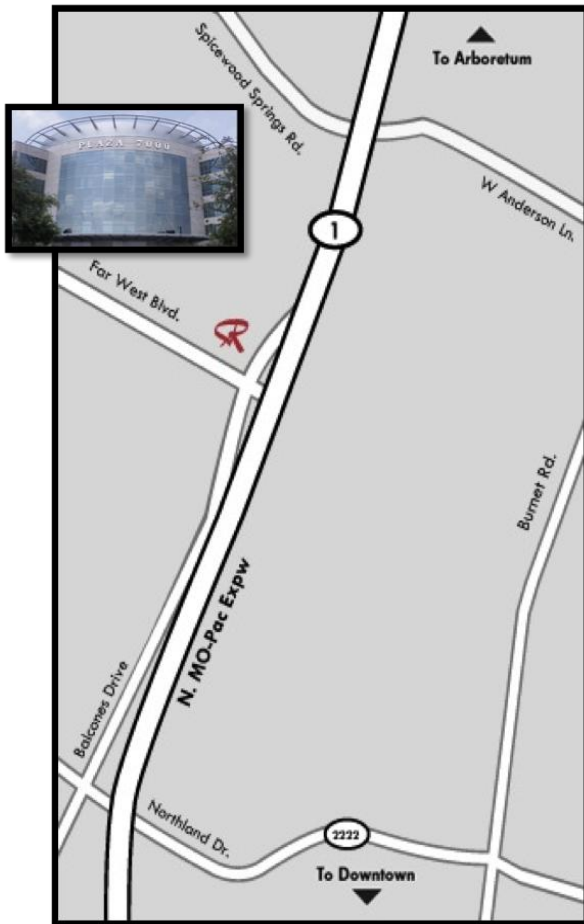

Directions to

Address: Plaza 7000, 7000 N. MoPac Expwy., Suite 345, Austin, Texas 78731

Office phone number: 512.380.9688

Coming from Downtown Austin:

1. Take **MoPac/Loop 1 North**
2. **Exit Far West Blvd** and turn left at the stop light.
3. Stay in the right lane; go straight through the stop light.
4. **Take your very first right** (no street name, just a driveway and the numbers 3410 on the side)
5. **Head towards the parking garage** by following the Visitor Parking arrows straight and then you will curve to the right.
6. Take a left to enter the parking garage.
7. Head towards the back and park in any unreserved spot within the garage.
8. We are in the Plaza 7000 building on the third floor in Suite 345.
9. As you enter the main doors, head straight to find the elevators. (NOTE: if you have trouble finding us, you may be in the wrong building as we share a parking garage with Building 3410 Far West)

Coming from the Arboretum Area:

1. Take **MoPac/Loop 1 South** towards Spicewood Springs/Anderson Lane.
2. Exit Far West Blvd. and stay on the access road and move to the far right lane.
3. **Turn right just after the Capital One Building.** Plaza 7000 will be on your right.
4. Turn left at the T to enter the parking garage.
5. **If you hit Far West Blvd.,** you have gone too far. Turn right at Far West Blvd. and please proceed with instructions #4 from above as if you were traveling from Downtown Austin.
6. Please park in any unreserved spot.
7. We are in the Plaza 7000 building on the third floor in Suite 345.
8. As you enter the main doors, head straight to find the elevators. (NOTE: if you have trouble finding us, you may be in the wrong building as we share a parking garage with Building 3410 Far West)